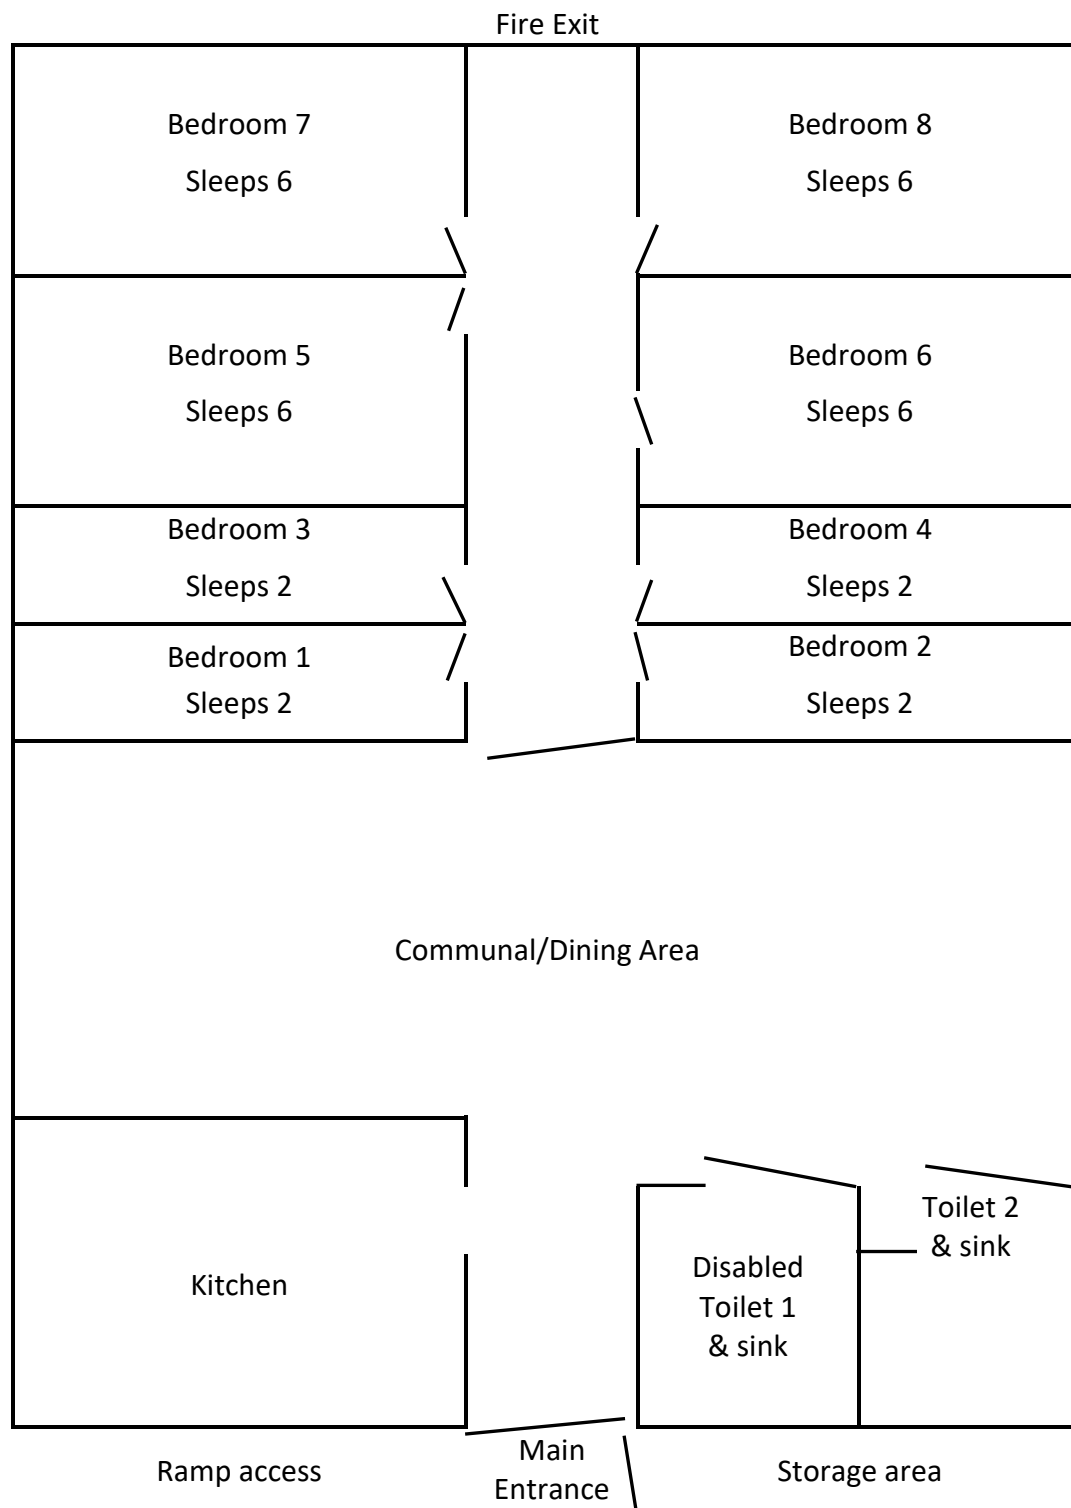

FRYLANDS WOOD SCOUT OUTDOOR CENTRE

Pem 1 Floor Plan

Sleeps 32. Bedrooms have bunk beds and mattresses (no linen provided). Fully fitted stainless steel kitchen with all cooking equipment, crockery & cutlery. Dishwasher, one fridge\freezer and two fridges, electric urn and toaster. Gas cooker with one large oven and five burners, large electric Ban Marie. Toilet roll, paper hand towels and spray soap provided in toilets. Two small grassed areas either side of hut which are usually reserved for hut users. Situated next to main entrance and car park.