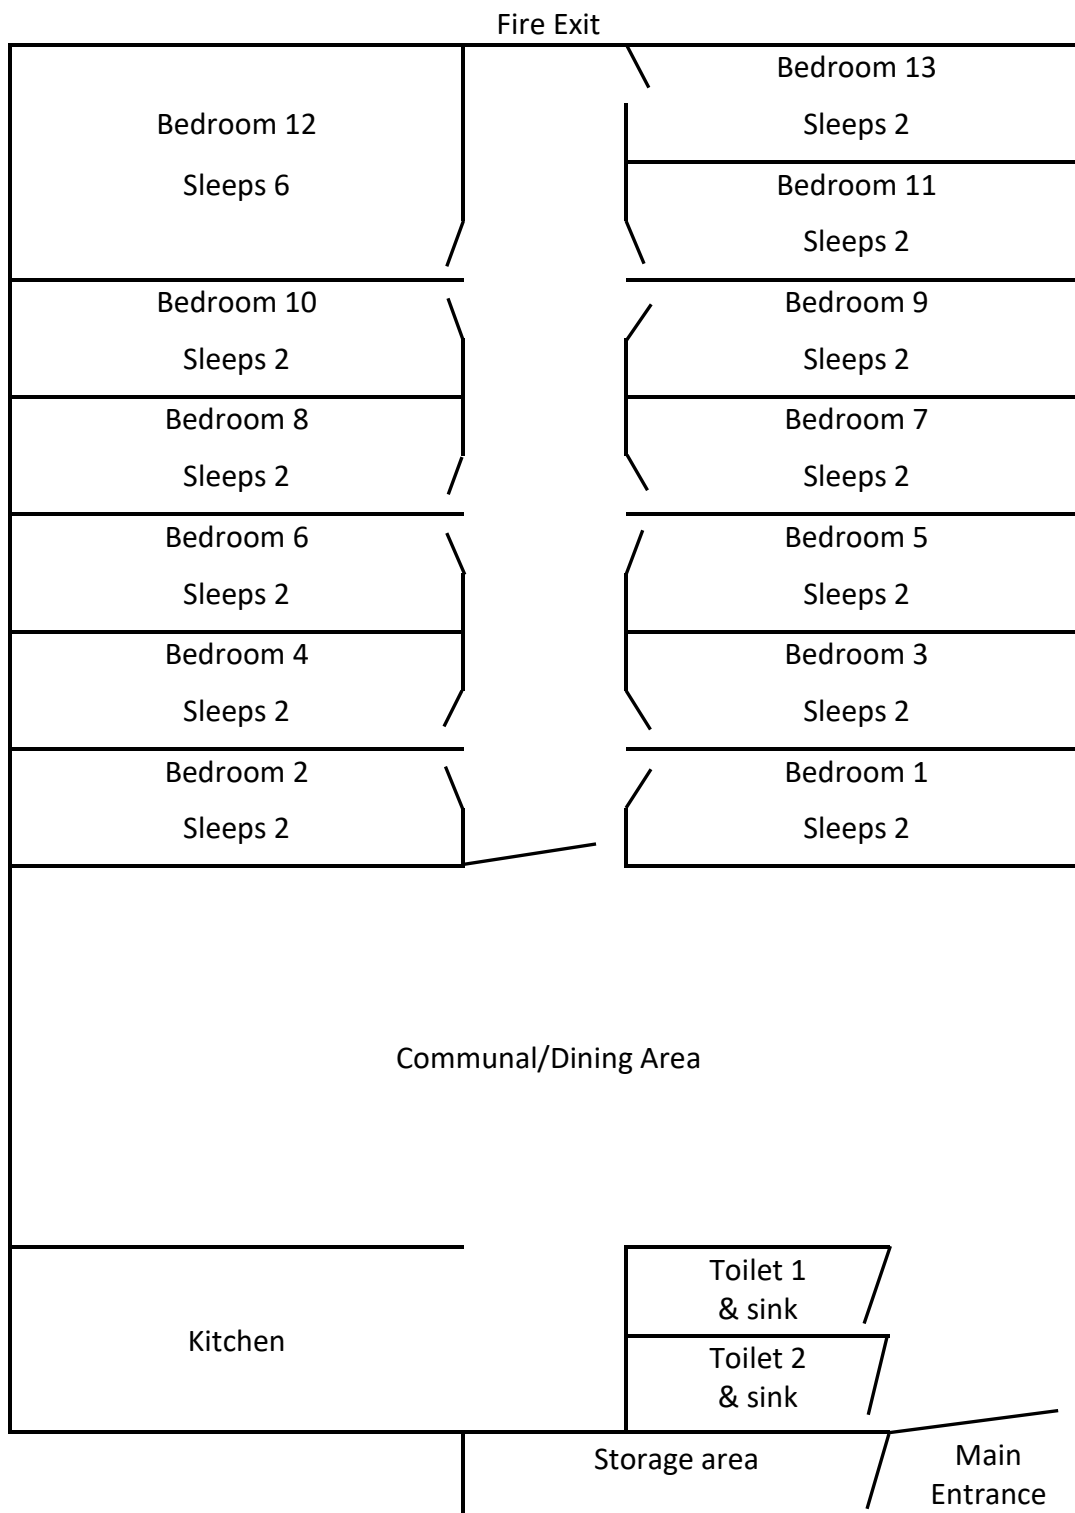

## Pem 2 Floor Plan

Sleeps 30. Bedrooms have bunk beds and mattresses (no linen provided). Fully fitted stainless steel kitchen with all cooking equipment, crockery & cutlery. Two fridges and one freezer, electric urn and toaster (no dishwasher). Gas cooker with double oven and five burners. Toilet roll, paper hand towels and spray soap provided in toilets. Fire exit opens to medium green field area which is usually reserved for hut users.

Parking for five cars next to hut.